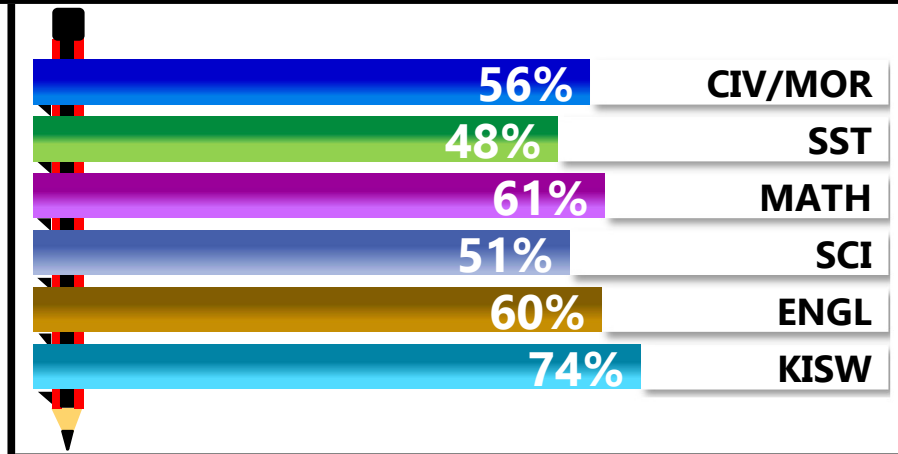

		<h1>ST. JOSEPH</h1>			
REGION: PWANI		SCHOOL AVERAGE	174.0	OVERALL GRADE	
DISTRICT: MAFIA				CATEGORY	
BELOW 40					

SUBJECT PERFORMANCE ANALYSIS

SUBJECT NAME	AVG	%	RNK
KISWAHILI	36.8	74%	1
MATHEMATICS	30.3	61%	2
ENGLISH	29.8	60%	3
CIVIC & MORAL	28.0	56%	4
SCIENCE	25.3	51%	5
SOCIAL STUDIES	23.8	48%	6
BOYS/GIRLS PASS RATE			
	STD	AVG	%
BOYS	12	0.43	43%
GIRLS	18	0.57	57%