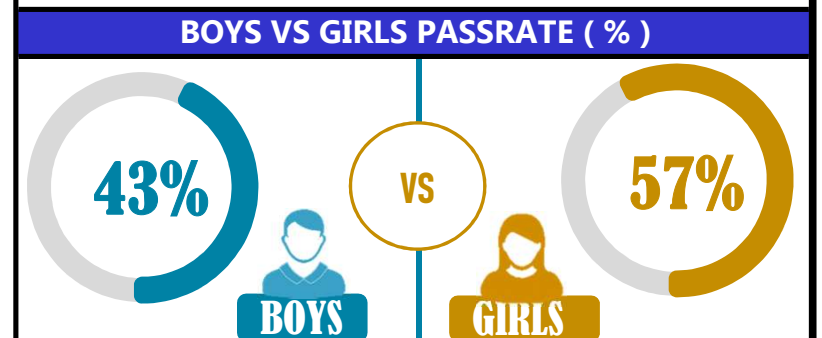

OVERALL GRADE ANALYSIS	NO.	SEATED	%
A	0	30	0%
B	11		37%
C	19		63%
D	0	0	0%
E	0		0%

OVERALL PERFORMANCE ANALYSIS		
REGISTERED	30	100%
SEATED	30	100%
ABSENTEES	0	0%
PASSED	30	100%
FAILED	0	0%